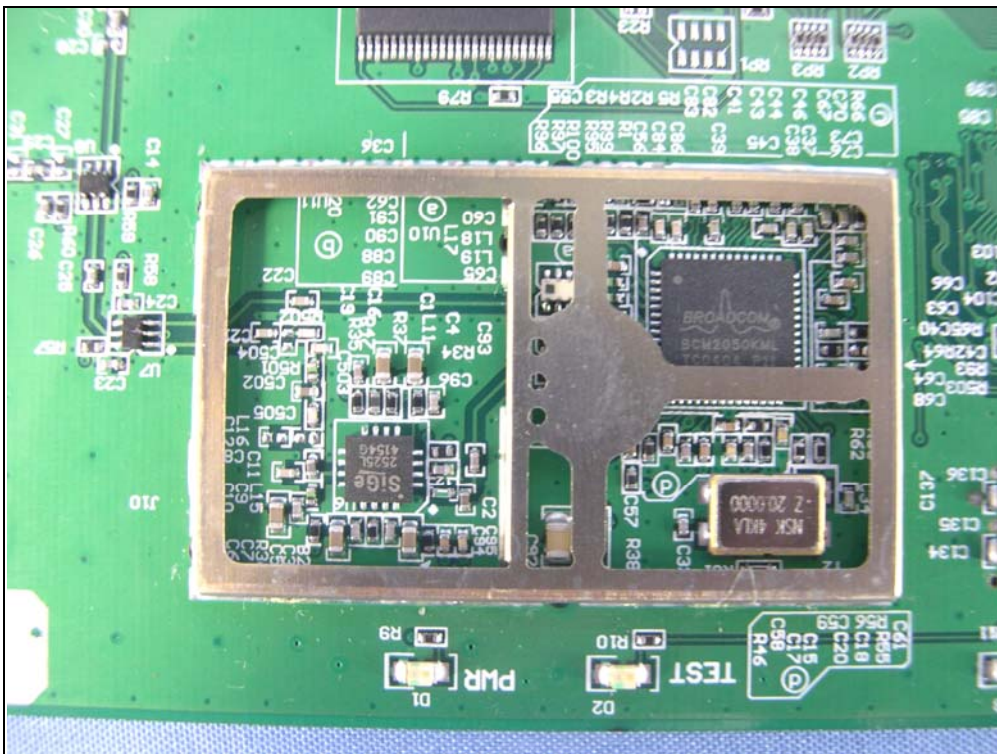

For Model: WGR614v6

For Model: WGR614TDCv6

For Adapter Model: DV-1280-3

940307H06

940307H06

940307H06

940307H06